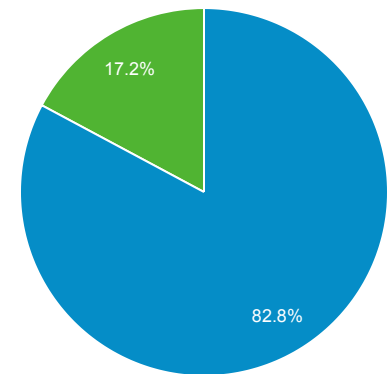

8,042

Sessions

12,979

Number of Sessions per User

1.61

Pageviews

23,681

Pages / Session

1.82

Avg. Session Duration

00:01:48

Bounce Rate

68.01%

■ New Visitor ■ Returning Visitor

Language	Users	% Users
1. en-us	2,860	35.49%
2. en-gb	1,134	14.07%
3. zh-cn	1,092	13.55%
4. es-es	306	3.80%
5. nb-no	285	3.54%
6. en	173	2.15%
7. de-de	130	1.61%
8. nb	106	1.32%
9. es-419	105	1.30%
10. de	102	1.27%